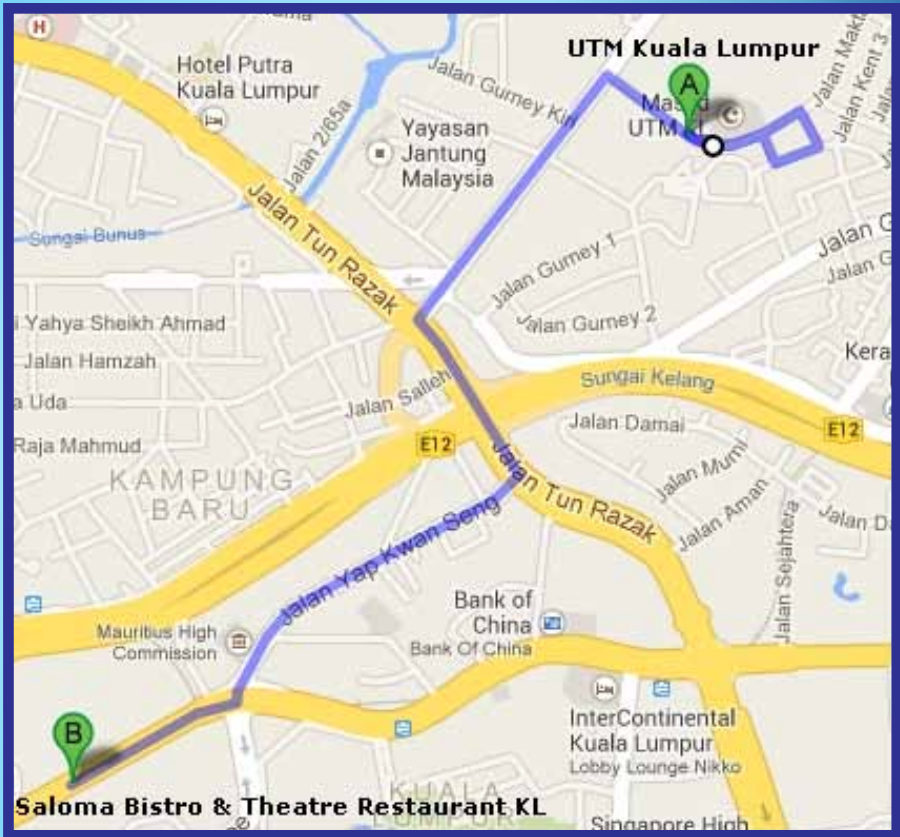

## **International Symposium & Exhibition on Geoinformation (ISG2013) & Land Administration Domain Model Workshop(LADM2013)**

Date:  
24 September 2013 (Tuesday)

Time:  
7:15pm

Venue:  
Saloma Bistro & Theatre Restaurant  
139, Pusat Pelancongan Malaysia (MaTiC)  
Jalan Ampang, 50450 Kuala Lumpur

## Map to Saloma Theatre Restaurant

*Saloma Bistro Theatre Restaurant*  
139, Pusat Pelancongan Malaysia (MaTiC)  
Jalan Ampang, 50450 Kuala Lumpur  
Tel : (603) - 2161 0122  
Fax : (603) - 2162 9122  
Secretariat : 019-7773665